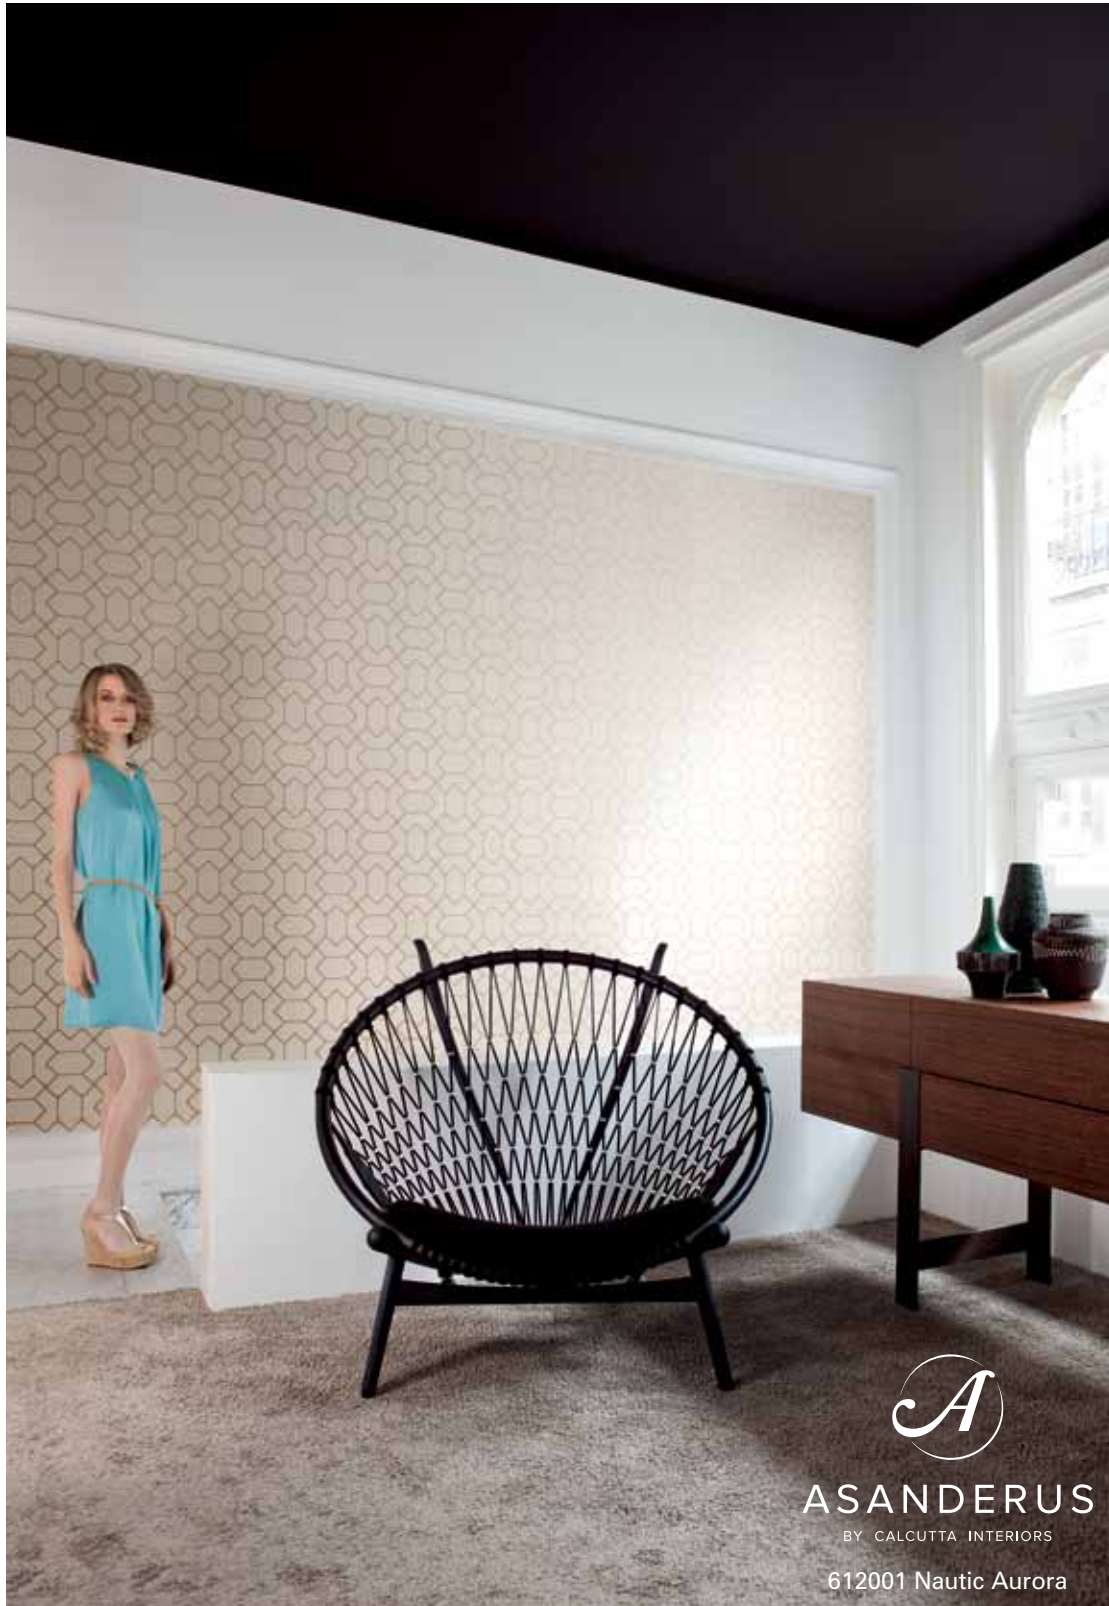

NAUTIC

This quite classical, geometric design comes in six very varied and modern colours. The great tile pattern with its 3D suggestion evokes the illusion

of depth. The perfect harmony of timeless class and today's style...

A
ASANDERUS
BY CALCUTTA INTERIORS
612001 Nautic Aurora